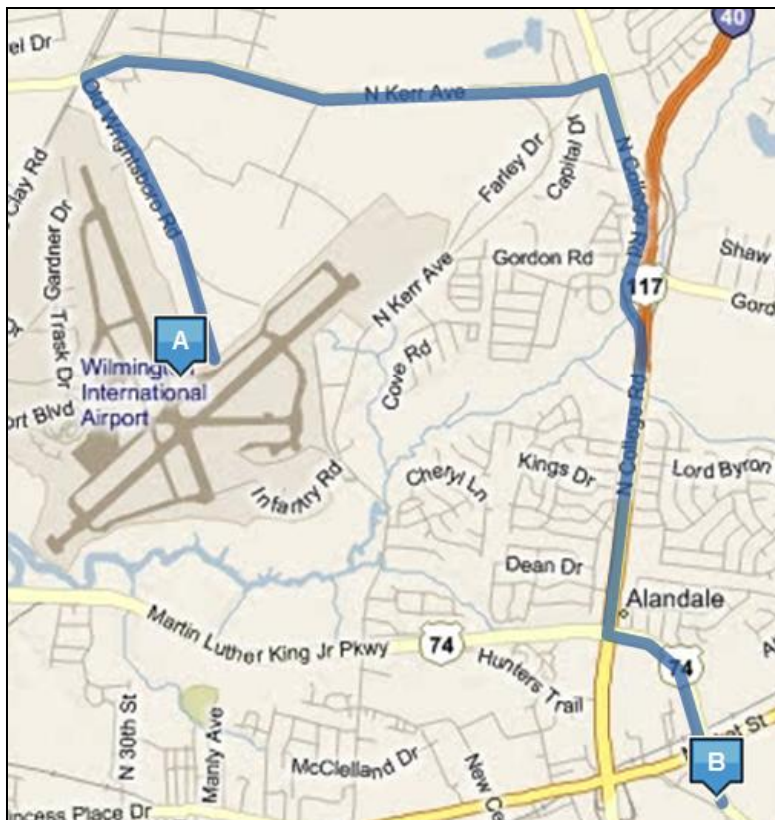

Directions to your TEREX[®] Crane Training Experience

Start: ILM [Wilmington Int. Airport] Wilmington, North Carolina, United States

End: TownePlace Suites by Marriot- 305 Eastwood Rd Wilmington, North Carolina 28403
USA Phone: 1-910-332-3326

7.0 mi, 11 min

1. Depart Old Wrightsboro Rd 1.3 mi
2. Turn right onto N Kerr Ave 1.9 mi
3. Keep straight onto Bavarian Ln 0.4 mi
4. Turn right onto US-117 South / N College Rd
(KANGAROO on the corner) 0.8 mi
5. Take ramp right and follow signs for US-117 South /
N College Rd 1.6 mi
6. Turn left onto US-74 East / Martin Luther King Pkwy 1.0 mi
7. Arrive at 305 Eastwood Rd

TEREX®

Directions to your TEREX® Crane Training Experience

Start: TownePlace Suites by Marriot- 305 Eastwood Rd Wilmington, North Carolina 28403 USA Phone: 1-910-332-3326

End: Terex – 202 Raleigh St. Wilmington, NC. 28412

7.7 mi, 15 min

1. Depart US-74 / Eastwood Rd 0.2 mi
2. Turn right onto Racine Dr 0.6 mi
(CROWN on the corner)
3. Turn right onto Oriole Dr 0.2 mi
4. Turn left onto US-117 South / S College Rd 2.8 mi Pass BP/BP in 0.9 mi
5. Keep right to stay on US-117 South / Shipyard Blvd 2.8 mi
6. Turn left onto US-421 / Carolina Beach Rd 0.5 mi
7. Turn right onto Raleigh St 0.6 mi
8. Arrive at 202 Raleigh St